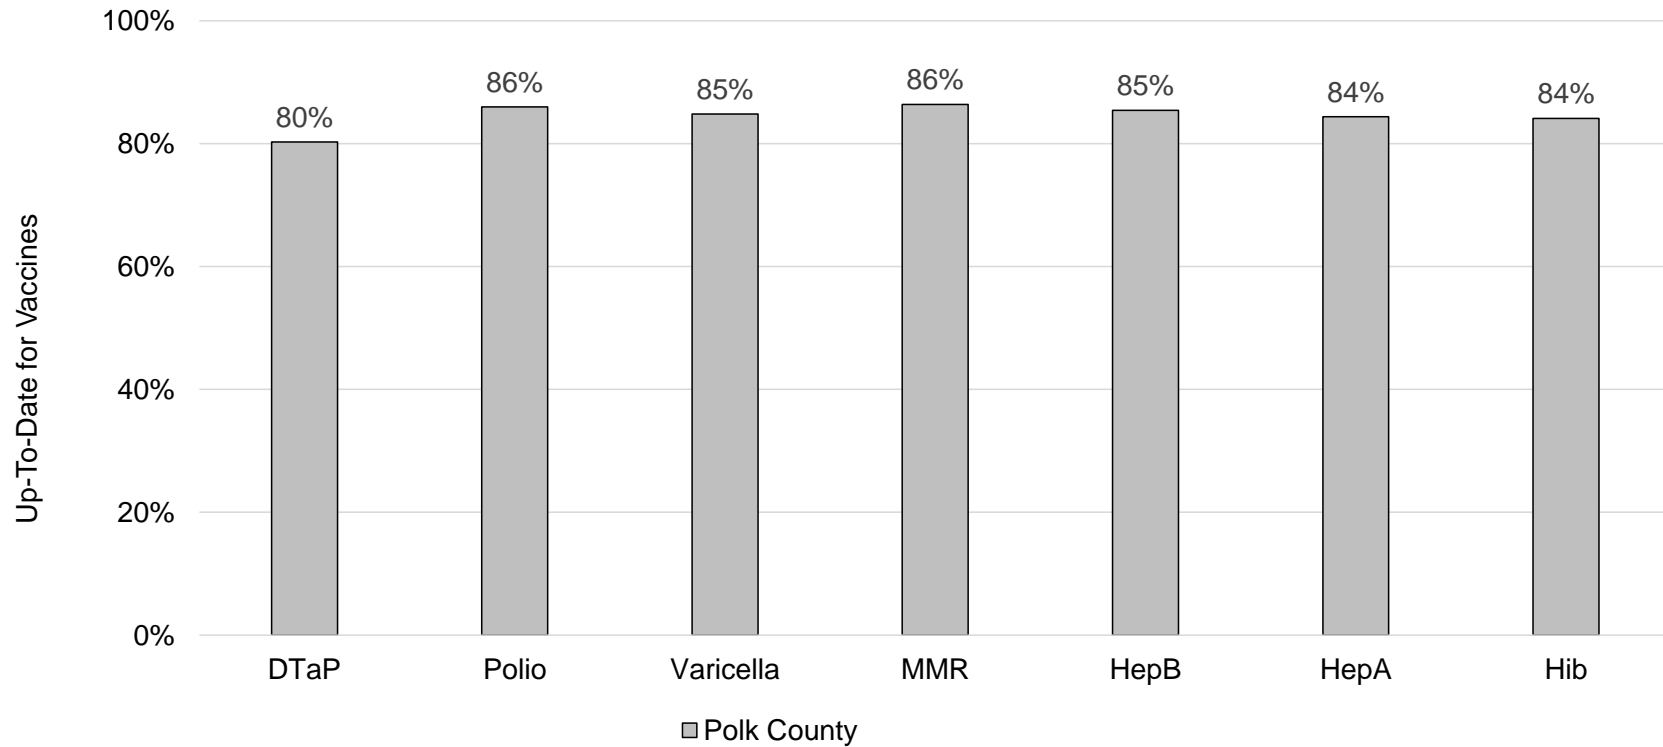

### How many kids younger than school-age\* are up-to-date on vaccines in your county?

\*Children age 19 months as of 01/12/2022 through 5 years as of 09/01/2021

Assessment date: 05/02/2022

Data source: Oregon Alert IIS