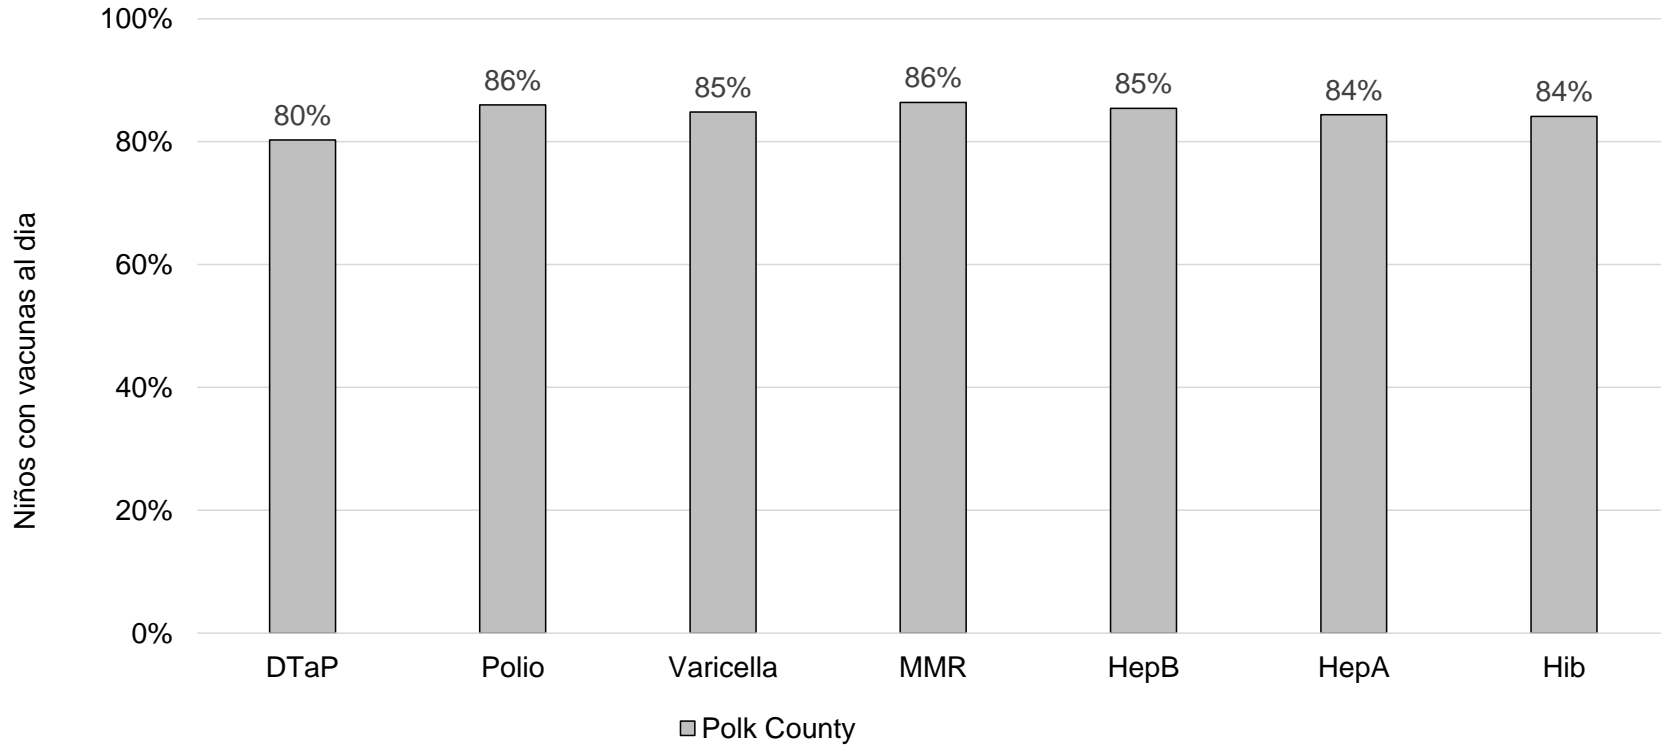

Cuántos niños menores de edad escolar* están al día con vacunas en su condado?

*Niños de 19 meses de edad en 12/01/2022 hasta 5 años de edad efectivo 01/09/2021

Fecha de evaluación: 02/05/2022

Fuente de datos: Oregon Alert IIS