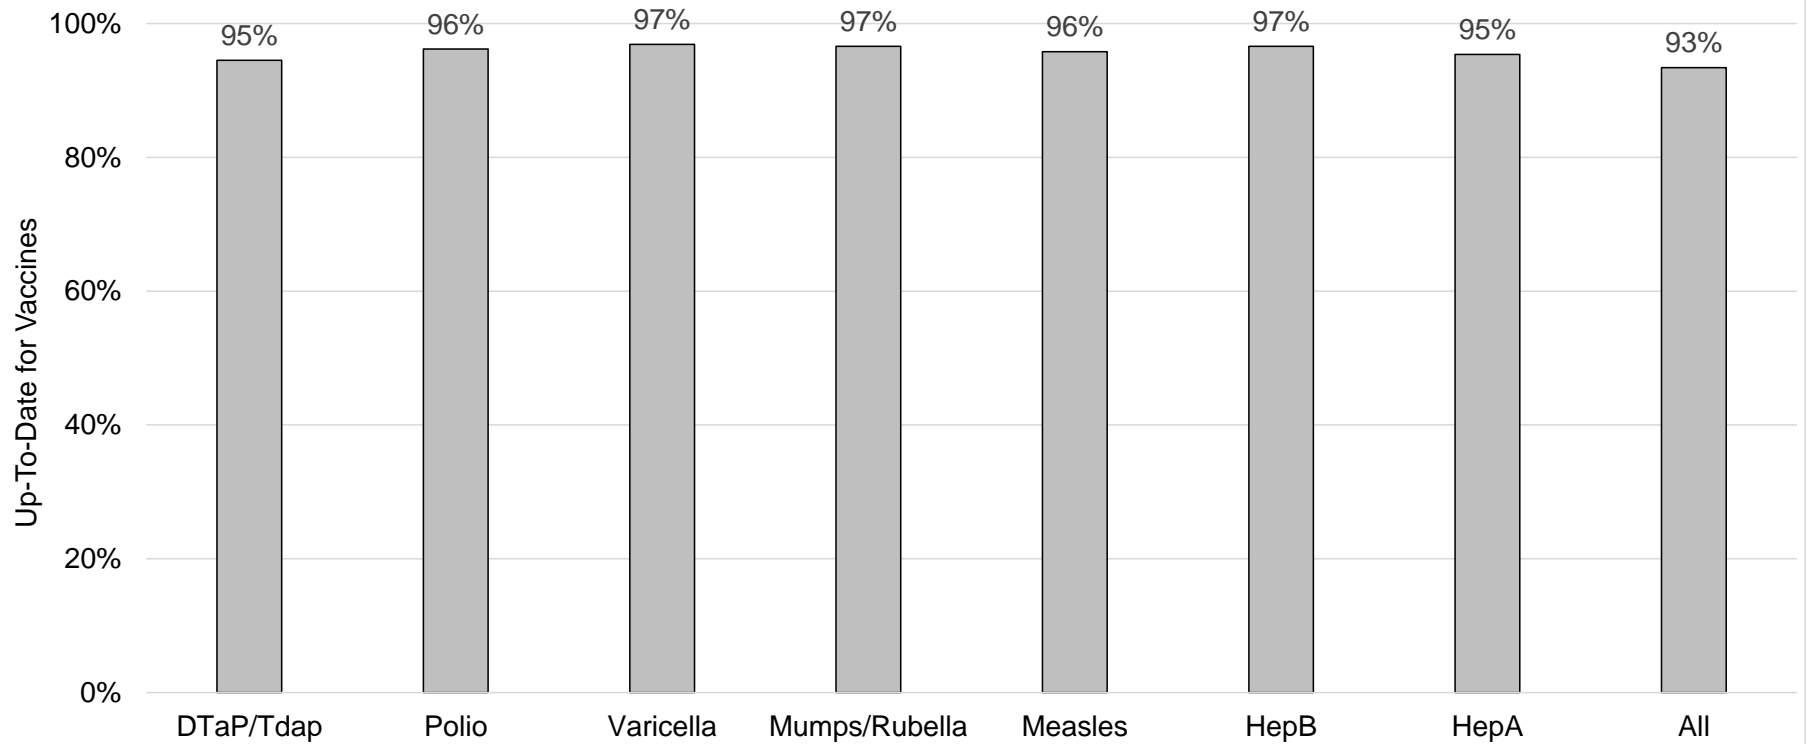

### How many kids younger than school-age\* are up-to-date on vaccines in your county?

\*Children age 19 months as of 01/12/2022 through 5 years as of 09/01/2021

Assessment date: 05/02/2022

Data source: Oregon Alert IIS

### How many school-age kids\* are up-to-date on vaccines in your county?

■ Polk County

\*Kindergarten through 12th grade

Assessment date: 05/02/2022

Data source: Immunization Primary Review Summary Reports